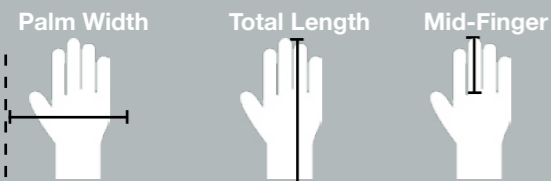

**Polycotton Liner**

The economic polycotton liner is an ideal choice for cost reduction without compromising quality, offering both affordability and durability.

**Knitted Cuff**

The elasticity of the knitted material ensures a flexible and comfortable fit, accommodating various wrist sizes without compromising dexterity.

**Outercase Dimensions:**  
560 mm X 360 mm X 270 mm

**EAN 13 Barcodes:**

**Outer**  
M/8: 9555002111083  
L/9: 9555002111090  
XL/10: 9555002111106

**Size & Dimensions**

	Palm Width	Total Length	Mid-Finger
M/8	100 - 103 mm	240 - 245 mm	80 - 81 mm
L/9	104 - 107 mm	250 - 255 mm	82 - 83 mm
XL/10	108 - 111 mm	260 - 265 mm	84 - 85 mm