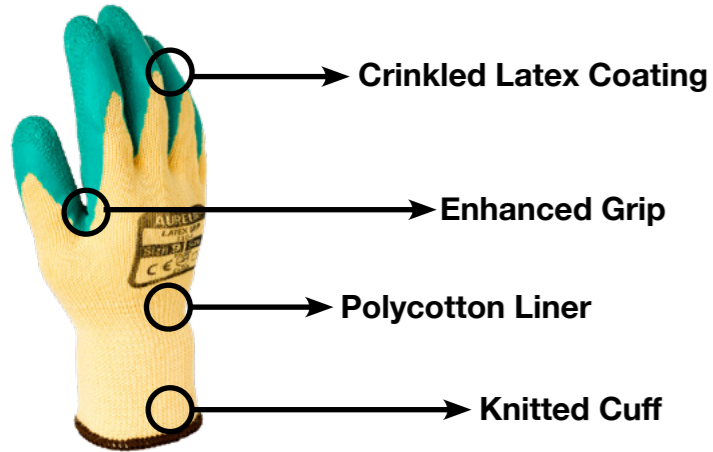

**AURELIA® 110**

10gg Green Crinkled Latex Palm Coated Glove with Polycotton Liner

**AURELIA® 110**

10gg Green Crinkled Latex Palm Coated Glove with Polycotton Liner

**Hand Markings**

**Applications**

10 x 12 pairs

M/8	L/9	XL/10
110-8	110-9	110-10

CUFF COLOURS

**Product Features:**

**Crinkled Latex Coating**

The crinkled latex coating provides a reliable dry grip, ensuring excellent traction and control in various conditions.

**Polycotton Liner**

The economic polycotton liner is an ideal choice for cost reduction without compromising quality, offering both affordability and durability.

**Knitted Cuff**

The elasticity of the knitted material ensures a flexible and comfortable fit, accommodating various wrist sizes without compromising dexterity.